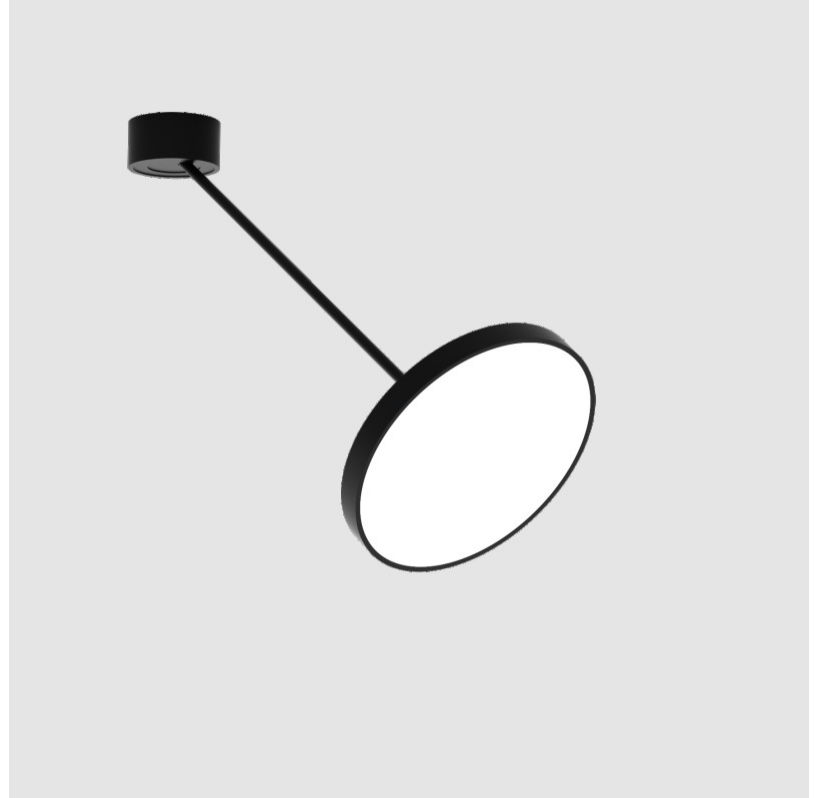

PHYSICAL

Shape: Round
Diameter (mm): 400
Diameter (in): 15 3/4
Height (mm): 72
Height (in): 2 13/16
Max. Overall Height (mm): 870
Max. Overall Height (in): 34 1/4
Extension (mm): 750
Extension (in): 29 1/2
Weight (kg): 3.140
Weight (lbs): 6.922
Diffuser: PMMA - Opal / Micro-Prism / Sparkling Secret / Vintage Industrial
Fixture Finish: SSR / BKV / CWI / CRY / HAB / UFT / ITA / RUA / FTG / MYG / LOD / PUS / FRO / FUP / KIA / POP / BLS / SPG / MEY / GOH / CHC / COM / ABZ / JAG / OBR / MOS / ROR
Fixture Material: PMMA / Extruded Aluminum / Steel

ELECTRICAL

Lamp Type: LED (Zhaga Standard)
Input Wattage (W): 17
Total Output Wattage (W): 16
Dimming: Tri-Mode (Non-Dimming and Phase Dimming (120Vac only) and 0-10V Dimming)
Driver Included: Yes
Driver Location: Integrated
Driver Type: Constant Current - Universal
Driver Class: Class 2
Input Voltage (V): 120 - 277
Constant Current (MA): 500

LED

Color Temperature (°K): 2700 / 3000 / 3500 / 4000
Max. Delivered Lumen (lm): 1807 / 1943 / 1951 / 1991
Nominal Lumen (lm): 2250 / 2420 / 2430 / 2480
CRI: >90 CRI
Lamp Life (hrs): 50000

OPTICAL

Adjustability: Rotational Canopy 170°; Tilting Canopy ±50°; Tilting Head ±90°

RATINGS AND CERTIFICATIONS

Certified By: Certified for North American Standards
IP rating: IP20