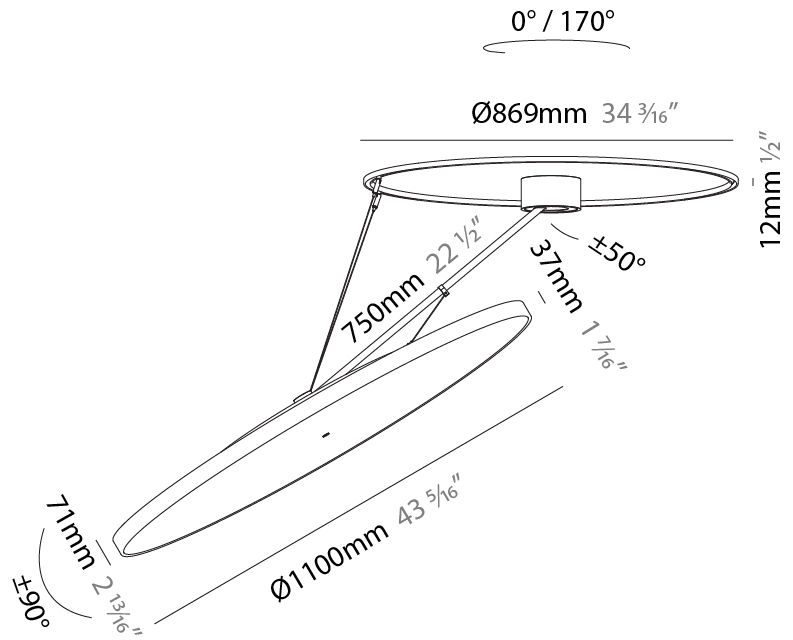

GENERAL

Series: Sign Diva Dancer
Subseries: Sign Diva Dancer
Partner: Prolicht
Division: Architectural
Installation: Suspension
Product Type: Pendant
Mounting Location: Ceiling
Light Distribution: Adjustable

PHYSICAL

Shape: Round
Diameter (mm): 1100
Diameter (in): 43 ⁷/₁₆
Height (mm): 870
Height (in): 34 ¹/₄
Weight (kg): 15.8
Weight (lbs): 34.76
Diffuser: PMMA - Opal / Micro-Prism / Sparkling Secret / Vintage Industrial
Fixture Finish: SSR / BKV / CWI / CRY / HAB / UFT / ITA / RUA / FTG / MYG / LOD / PUS / FRO / FUP / KIA / POP / BLS / SPG / MEY / GOH / CHC / COM / ABZ / JAG / OBR / MOS / ROR
Fixture Material: PMMA / Extruded Aluminum / Steel

ELECTRICAL

Lamp Type: LED (Zhaga Standard)
Input Wattage (W): 169.4
Total Output Wattage (W): 135
Dimming: Tri-Mode (Non-Dimming and Phase Dimming (120Vac only) and 0-10V Dimming)
Driver Included: Yes
Driver Location: Integrated
Driver Type: Constant Current - Universal
Driver Class: Class 2
Input Voltage (V): 120 - 277
Constant Current (MA): 600

LED

Color Temperature (°K): 3000 / 3500 / 4000
Max. Delivered Lumen (lm): 19520 / 19933 / 20340
CRI: >90 CRI
Lamp Life (hrs): 50000

OPTICAL

Adjustability: Rotational Canopy 170°; Tilting Canopy ±50°; Tilting Head ±90°

RATINGS AND CERTIFICATIONS

Certified By: Certified for North American Standards
IP rating: IP20